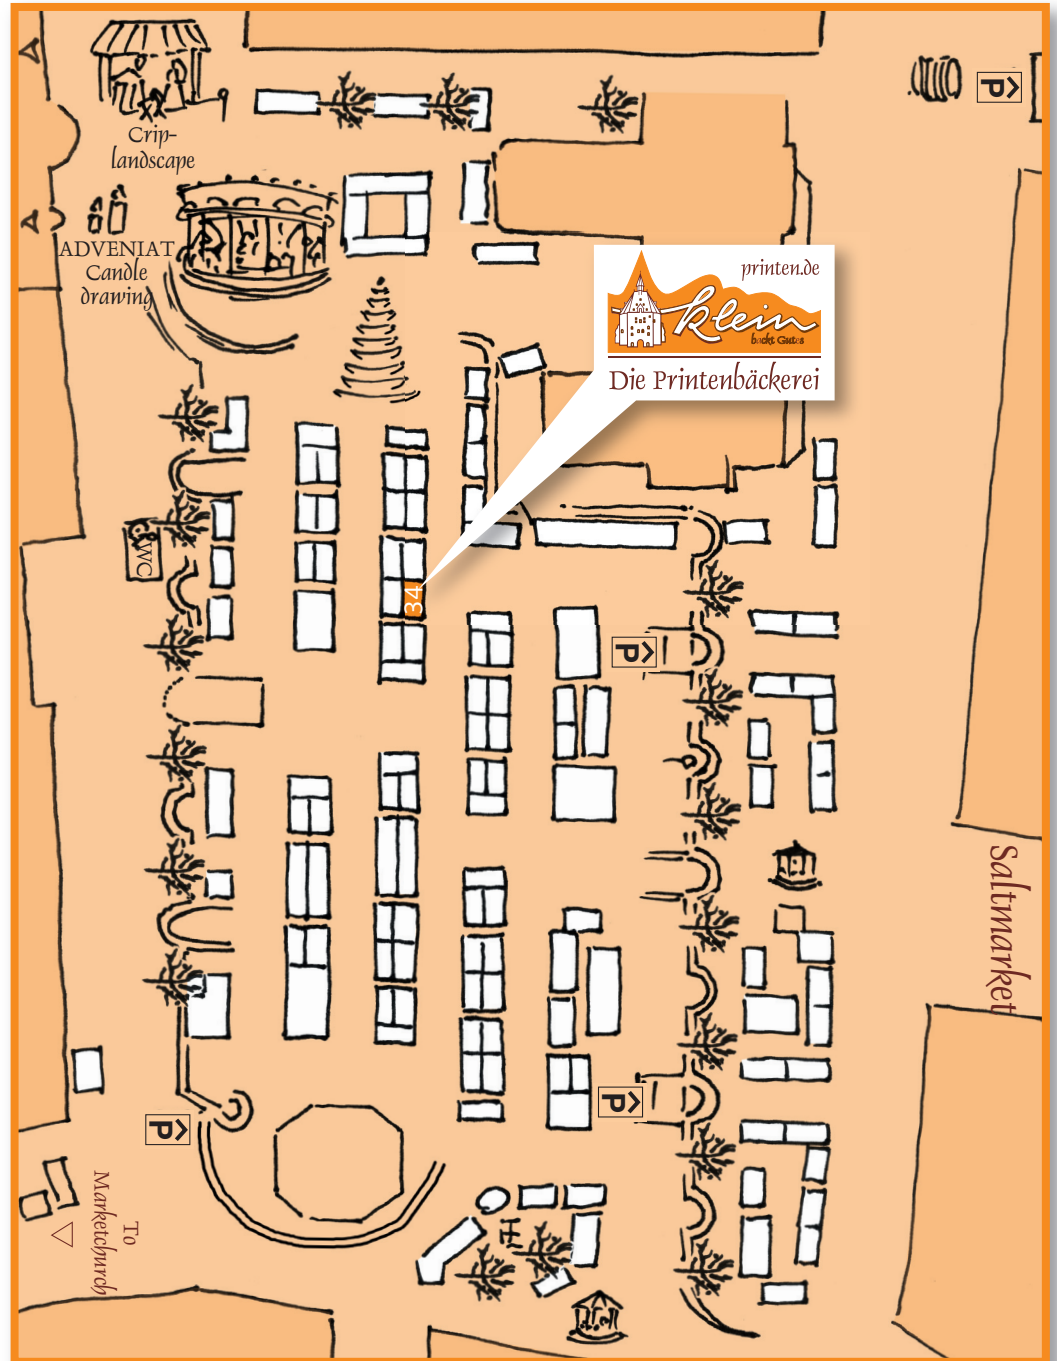

# Christmas Market Essen 2011 Kennedyplatz

How to find us:

NOVEMBER, 17TH TO DECEMBER, 23TH 2011

Sun., Mo., Tues., Wed., Thur., from 11 am to 9 pm  
friday und saturday from 11 am to 10 pm  
November, 20th (the Sunday in commemoration  
of the dead), from 6 pm to 10 pm

Die Printenbäckerei