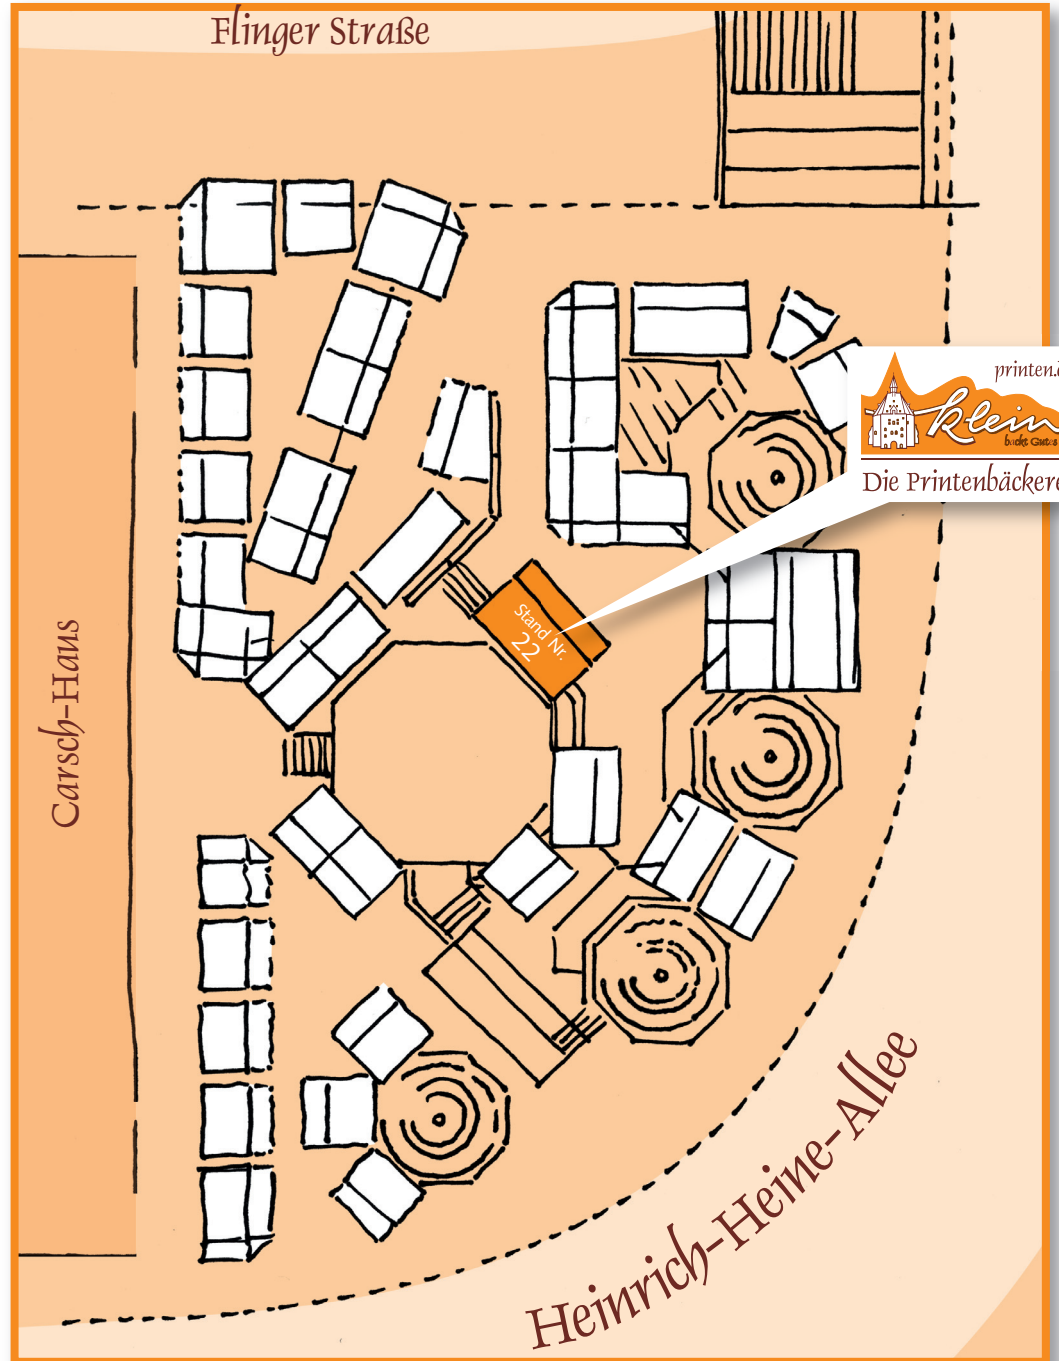

Christmas Market Düsseldorf 2011 Heinrich-Heine-Platz

How to find us:

NOVEMBER, 17TH TO DECEMBER, 23TH 2011

Sun., Mo., Tues., Wed., Thurs., from 11 am to 8 pm,
friday and saturday from 11 am to 9 pm,
November, 20th (the Sunday in commemoration of
the dead) the Christmas Market will be closed.

Die Printenbäckerei